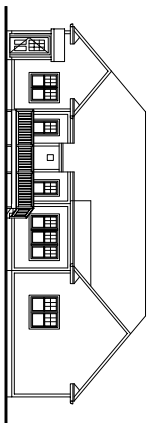

# THE COMPTON GRAND

@ Briggs Landing, Westport

FLOOR PLAN

Rendering. Some options are shown.

FRONT ELEVATION

REAR ELEVATION

SIDE ELEVATION

SIDE ELEVATION

HOUSE FEATURES	
BEDROOMS	3
BATHROOMS	2.5
GARAGE	2 CARS

LIVING AREA	
FIRST FLOOR	2222 SF