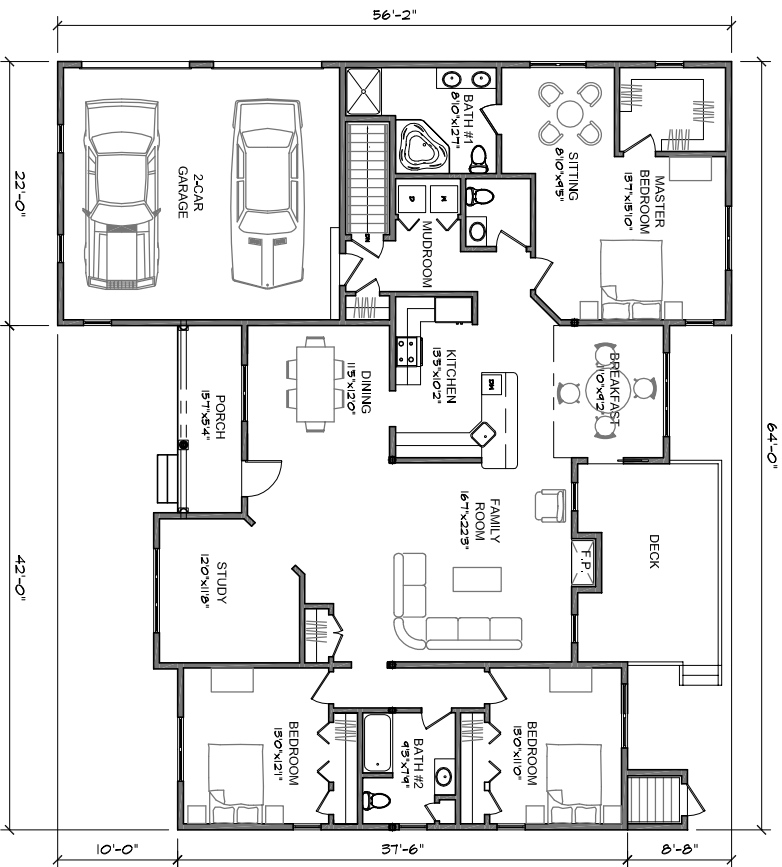

# THE COMPTON GRAND

@ Briggs Landing, Westport

FLOOR PLAN

Rendering. Some options are shown.

FRONT ELEVATION

REAR ELEVATION

SIDE ELEVATION

SIDE ELEVATION

HOUSE FEATURES	
BEDROOMS	3
BATHROOMS	2.5
GARAGE	2 CARS

LIVING AREA	
FIRST FLOOR	2222 SF